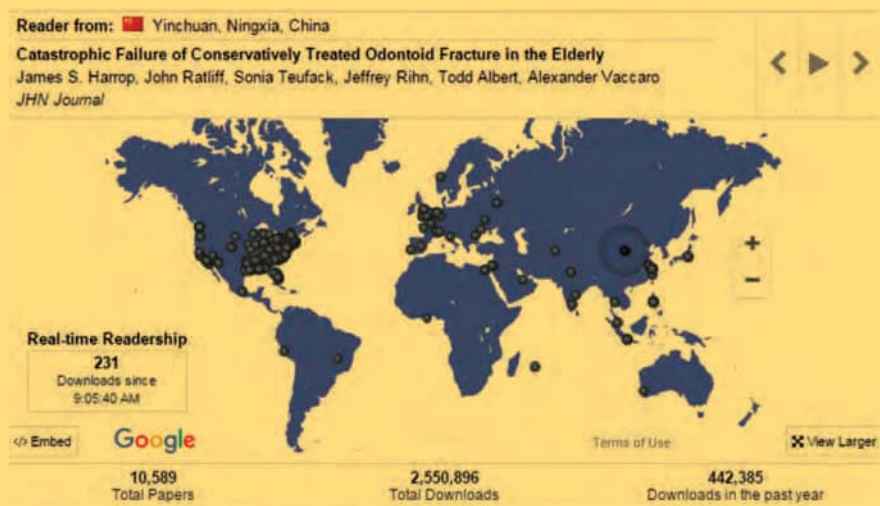

Jefferson Digital Commons: Proving That Jefferson Is an International Phenomenon!

Interested in accessing publications about all things Jefferson? Look no further than the Jefferson Digital Commons, or JDC.

Provided by the Center for Teaching and Learning and the Scott Memorial Library, the JDC is an open-access repository of works authored by Jeffersonians. To date, the archive houses more than 10,500 assets and has garnered more than 2.5 million downloads from all over the world, illustrating our institution's extensive international influence.

JDC materials include conference posters, published articles, Grand Rounds, newsletters, journals, oral histories, yearbooks, items from the University Archives and Special Collections, teaching videos and student capstone presentations, among others.

Got some time on your hands? Check out the following:

Dr. Gibbon Historical Grand Rounds series from the Department of Surgery:

jdc.jefferson.edu/gibbonsocietyprofiles

Podcast from the Department of Radiation Oncology:

jdc.jefferson.edu/radoncjefferson

Yearbooks:

jdc.jefferson.edu/jmc_yearbooks

Oral histories from the first women at Jefferson:

jdc.jefferson.edu/jdc_oral_histories

Rare medical books and notebooks from the Archives and Special Collections:

jdc.jefferson.edu/jefferson_medicalbooks_notebooks

Various newsletters:

jdc.jefferson.edu/jeffersonnewsletters.html

Teaching Tools including "Professionalism in Medicine" and "Resident as a Teacher" videos:

jdc.jefferson.edu/teachingtools

▲ Example of a JDC download count over three hours highlighting world-wide download coverage.

Got thoughts or questions about something you've seen? Contact the JDC editor, Dan Kipnis, MSI, at dan.kipnis@jefferson.edu. If you would like to donate to the JDC, please allocate your gift to the "Jefferson Digital Commons."

You can check out new JDC additions by visiting jdc.jefferson.edu/recent_additions.html every week.